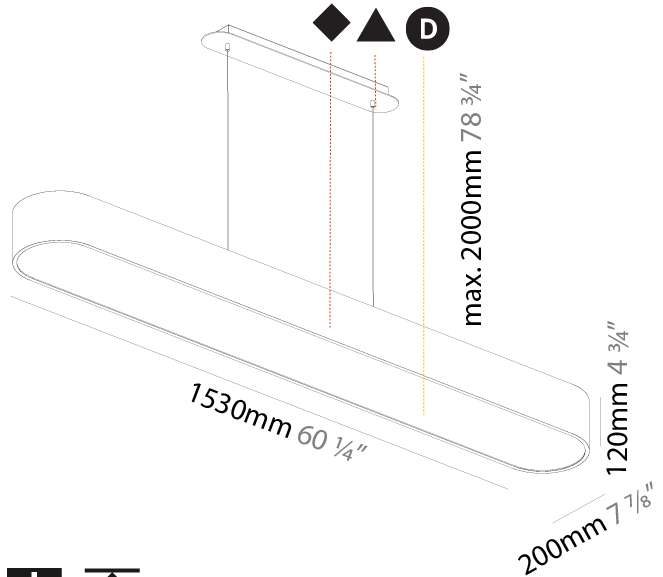

GENERAL

Series: Smoothy
Subseries: Smoothline
Brand: Prolicht
Division: Architectural
Mounting Type: Suspension
Mounting Location: Ceiling
Subcategory: Profile

PHYSICAL

Shape: Oblong
Length (mm): 1530
Length (in): 60 1/4
Width (mm): 200
Width (in): 7 7/8
Height (mm): 120
Height (in): 4 3/4
Max. Overall Height (mm): 2120
Max. Overall Height (in): 82 1/2
Light Distribution: Direct
Weight (kg): 10.765
Weight (lbs): 23.73
Diffuser: PMMA - Opal or Micro-Prism
Fixture Finish: SSR / BKV / CWI / CRY / HAB / UFT / ITA / RUA / FTG / MYG / LOD / PUS / FRO / FUP / KIA / POP / BLS / SPG / MEY / GOH / GUM / CHC / COM / ABZ / JAG / OBR / MOS / ROR
Fixture Material: Extruded Aluminum / Steel
Cable Details: 2000mm / 78 3/4"

ELECTRICAL

Lamp Type: LED (Zhaga Standard)
Input Wattage (W): 52.5
Total Output Wattage (W): 45
Dimming: Tri-Mode (Non-Dimming and Phase Dimming (120Vac only) and 0-10V Dimming)
Driver Included: Yes
Driver Location: Integrated
Driver Type: Constant Current - Universal
Driver Class: Class 2
Input Voltage (V): 120 - 277
Constant Current (MA): 500

LED

Number of LEDs: 15
Color Temperature (°K): 3000 / 3500 / 4000
Max. Delivered Lumen (lm): 3650 / 3930 / 4010
CRI: >80 CRI
Lamp Life (hrs): 50000

OPTICAL

RATINGS AND CERTIFICATIONS

Certified By: Certified for North American Standards
IP rating: IP20